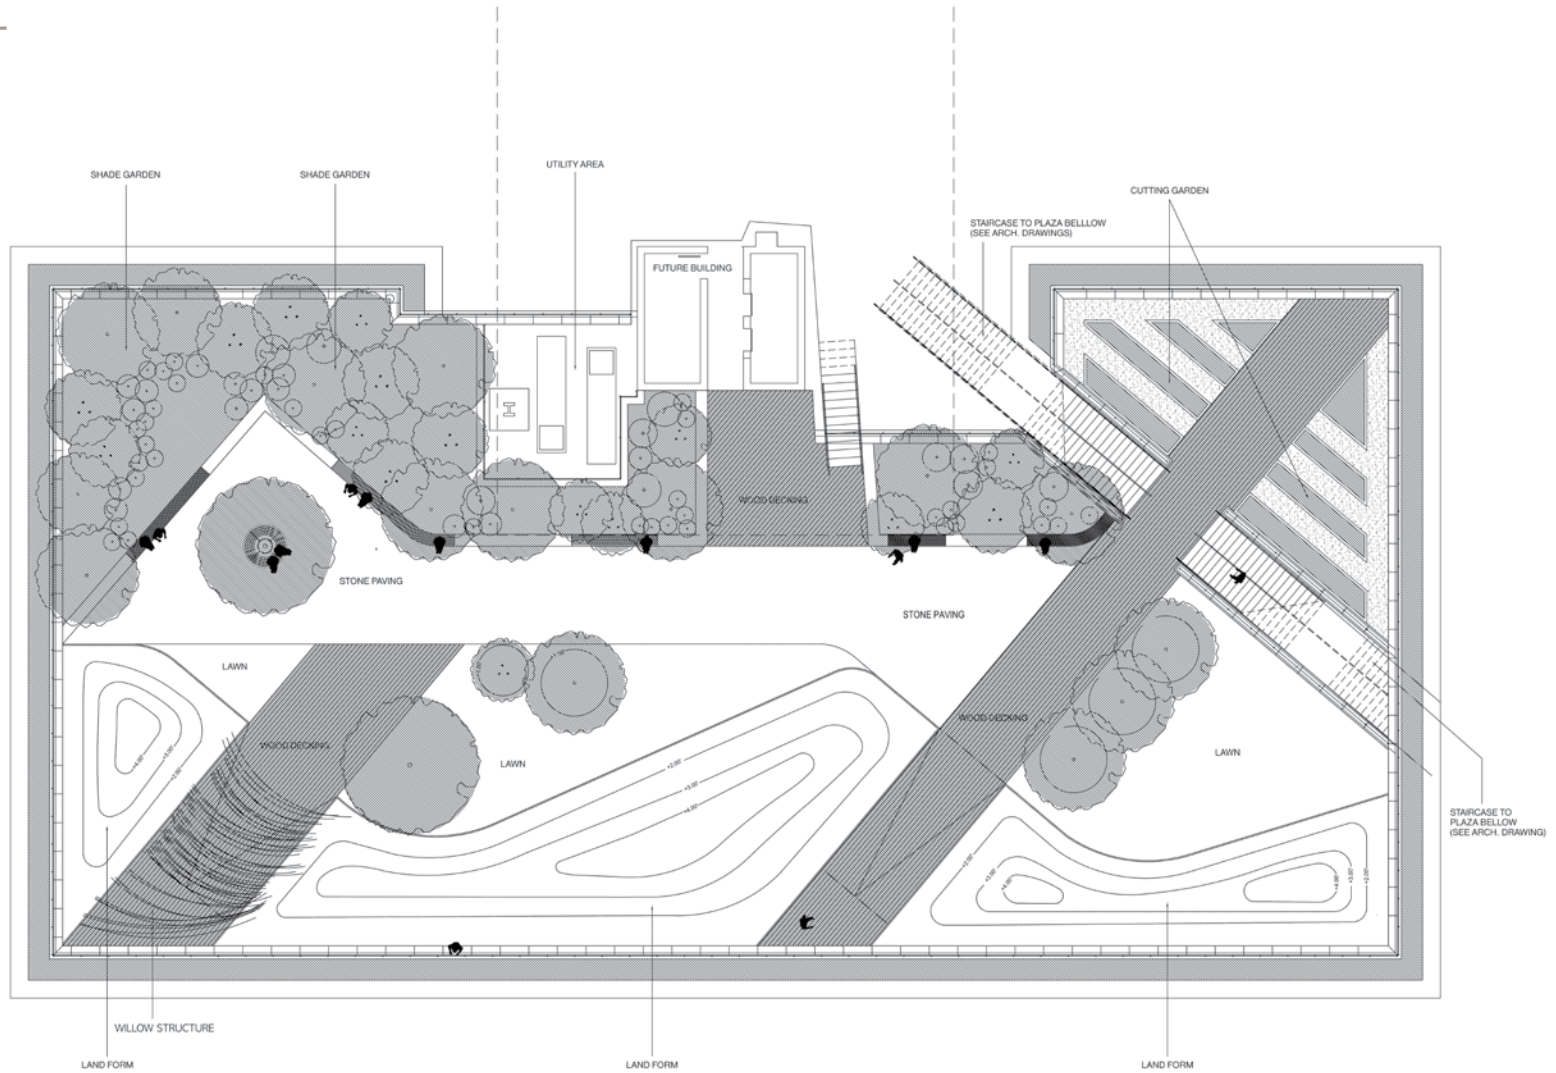

THE VALE PARK

14,530 SQ FT

CAPACITY

298

FOR CORPORATE & PR
Mark Speranza
Director of Sales & Marketing
Mark@thewilliamvale.com

Sebastien Maingourd
General Manager
Sebastien@thewilliamvale.com

The William Vale
BROOKLYN