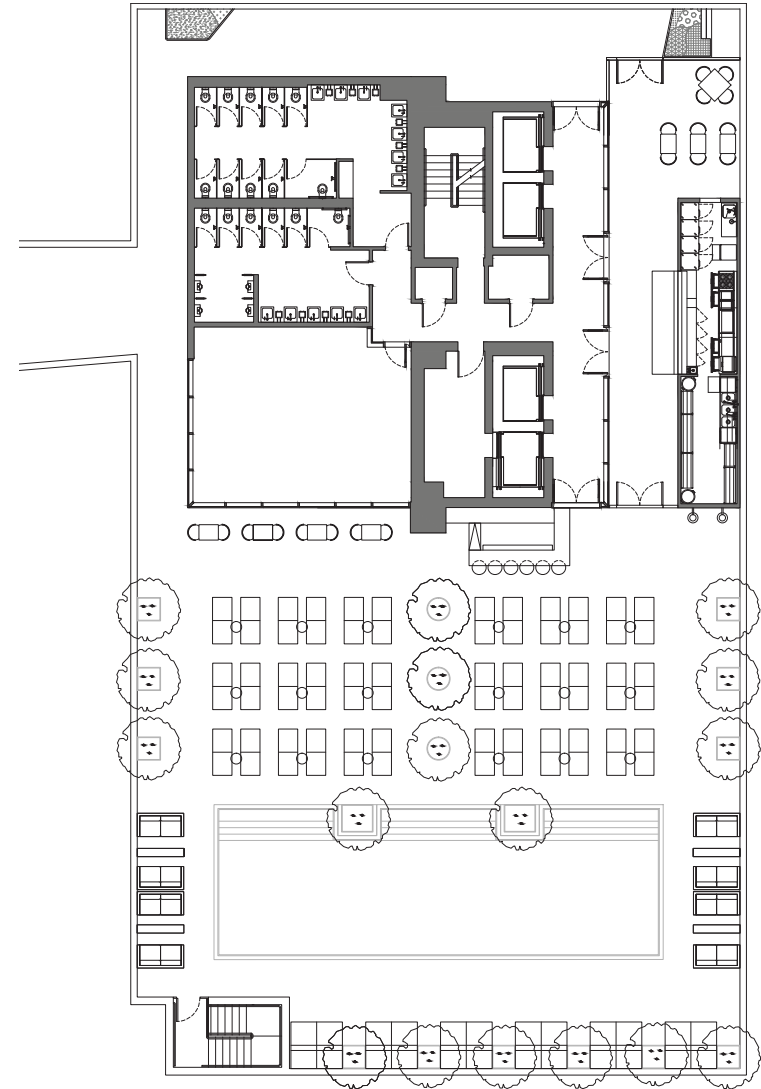

THE VALE POOL

LEVEL FOUR
5,480 SQ FT

A dramatic and truly one-of-a-kind setting, this beautiful tree lined deck is raised high above street level and features the longest hotel pool in NYC. This expansive and flexible space is perfect for receptions, cocktail parties, and other large events.

SETTING	CAPACITY
Max Capacity	214
Cocktail Rounds	214
Crescent Rounds	138
Existing	200
12-Person Banquet Rounds	209
10-Person Banquet Rounds	185
8-Person Banquet Rounds	189
6-Person Banquet Rounds	167

FOR GROUP INQUIRIES
Mark Speranza
Director of Sales & Marketing
Mark@thewilliamvale.com

CONTACT
The William Vale
111 N. 12th St. Brooklyn, NY 11249
info@thewilliamvale.com

THE VALE TERRACE

LEVEL FOUR
5,288 SQ FT

The Vale Terrace is an expansive, open air venue perfect for weddings, conferences, galas, fundraisers, and other large events.

SETTING	CAPACITY
Max Capacity	360
Circle of Chairs	72
Classroom 2 per 6	167
Classroom 3 per 8	180
Cocktail Rounds	345
Conference	24
Crescent Rounds	186
Lounge	260
12-Person Banquet Rounds	288
10-Person Banquet Rounds	260
8-Person Banquet Rounds	248
6-Person Banquet Rounds	198
Theatre	227
Theatre - Chevron	220