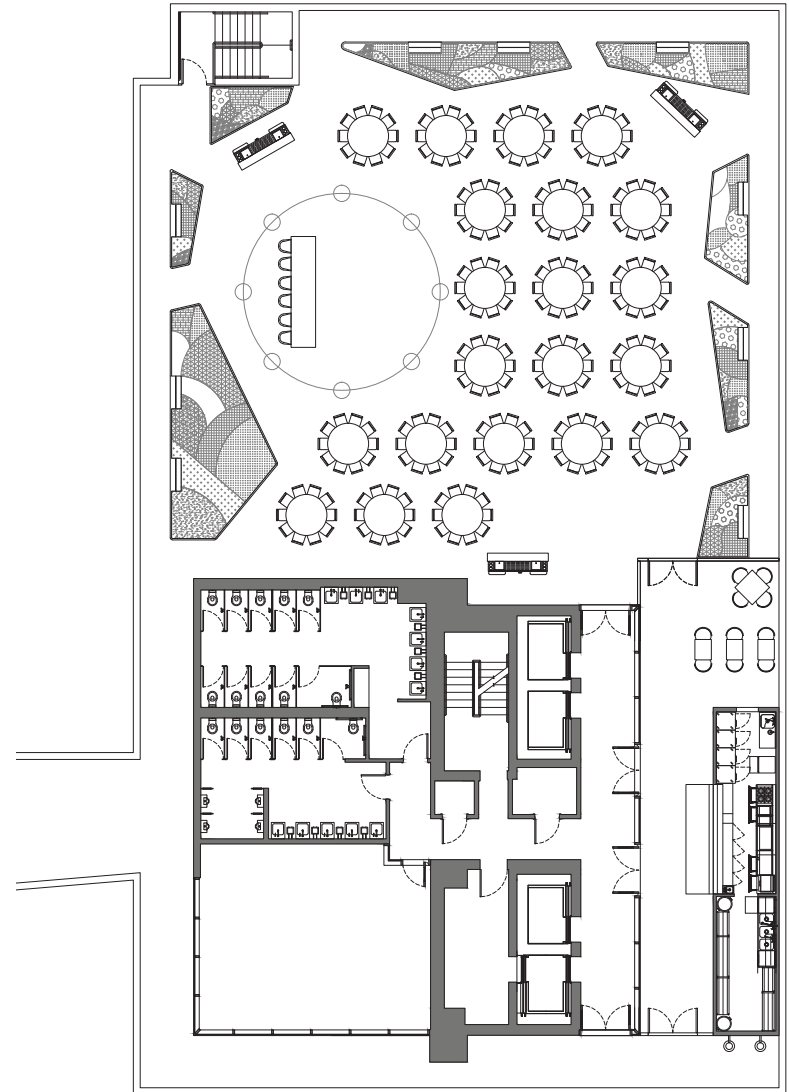

THE VALE POOL

LEVEL FOUR
5,480 SQ FT

A dramatic and truly one-of-a-kind setting, this beautiful tree lined deck is raised high above street level and features the longest hotel pool in NYC. This expansive and flexible space is perfect for receptions, cocktail parties, and other large events.

SETTING	CAPACITY
Max Capacity	214
Cocktail Rounds	214
Crescent Rounds	138
Existing	200
12-Person Banquet Rounds	209
10-Person Banquet Rounds	185
8-Person Banquet Rounds	189
6-Person Banquet Rounds	167

FOR GROUP INQUIRIES
Mark Speranza
Director of Sales & Marketing
Mark@thewilliamvale.com

CONTACT
The William Vale
111 N. 12th St. Brooklyn, NY 11249
info@thewilliamvale.com

THE VALE TERRACE

LEVEL FOUR
5,288 SQ FT

The Vale Terrace is an expansive, open air venue perfect for weddings, conferences, galas, fundraisers, and other large events.

SETTING	CAPACITY
Max Capacity	360
Circle of Chairs	72
Classroom 2 per 6	167
Classroom 3 per 8	180
Cocktail Rounds	345
Conference	24
Crescent Rounds	186
Lounge	260
12-Person Banquet Rounds	288
10-Person Banquet Rounds	260
8-Person Banquet Rounds	248
6-Person Banquet Rounds	198
Theatre	227
Theatre - Chevron	220